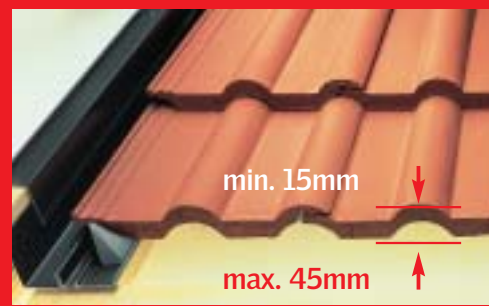

Flashing compatibility guide

VELUX®

EDL/EBL/EKL

- For roof pitches from 15-90°.
- Flashing for installing roof window into slate up to 8mm thick.
- Not for interlocking slate.

EDN

- For roof pitches from 35-90°.
- For recessed installation of one roof window into slate up to 8mm thick.
- Not for interlocking slate.
- Coupled version also available.

EDZ

- For roof pitches from 20-90°.
- Flashings for installing one roof window in flat or profiled roofing material.
- Minimum profile of 15mm and maximum profile of 45mm.

EDW/EBW/EKW

- For roof pitches from 15-90°.
- Flashings for installing roof window in flat or profiled roofing material up to 120mm in profile.
- Also for interlocking slate, thatch and profile sheeting.

EDP/EBP*/EKP*

- For roof pitches from 25-90°.
- For installing roof window in plain tiles (max length 340mm).
- Maximum thickness of 15 mm.

Anglia

Bold Roll

Monarch

Mendip

Ludlow Plus

Edgemere