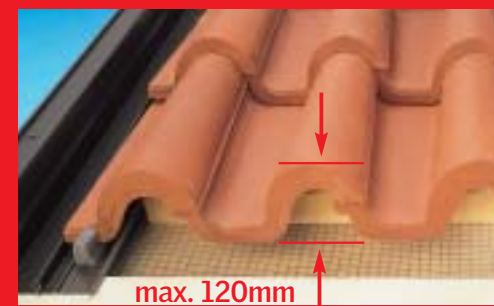

Flashing compatibility guide

VELUX®

EDL/EBL/EKL

- For roof pitches from 15-90°.
- Flashing for installing roof window into slate up to 8mm thick.
- Not for interlocking slate.

EDN

- For roof pitches from 35-90°.
- For recessed installation of one roof window into slate up to 8mm thick.
- Not for interlocking slate.
- Coupled version also available.

EDZ

- For roof pitches from 20-90°.
- Flashings for installing one roof window in flat or profiled roofing material.
- Minimum profile of 15mm and maximum profile of 45mm.

EDW/EBW/EKW

- For roof pitches from 15-90°.
- Flashings for installing roof window in flat or profiled roofing material up to 120mm in profile.
- Also for interlocking slate, thatch and profile sheeting.

EDP/EBP*/EKP*

- For roof pitches from 25-90°.
- For installing roof window in plain tiles (max length 340mm).
- Maximum thickness of 15 mm.

Anglia

Bold Roll

Monarch

Mendip

Ludlow Plus

Edgemere