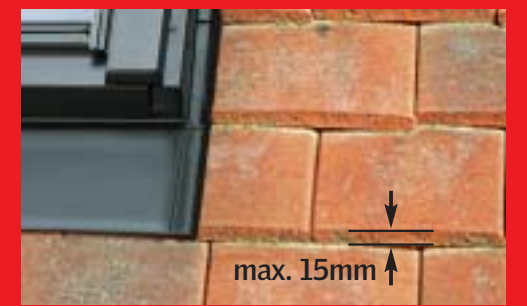

Flashing compatibility guide

VELUX®

EDL/EBL/EKL

- For roof pitches from 15-90°.
- Flashing for installing roof window into slate up to 8mm thick.
- Not for interlocking slate.

EDN

- For roof pitches from 35-90°.
- For recessed installation of one roof window into slate up to 8mm thick.
- Not for interlocking slate.
- Coupled version also available.

EDZ

- For roof pitches from 20-90°.
- Flashings for installing one roof window in flat or profiled roofing material.
- Minimum profile of 15mm and maximum profile of 45mm.

EDW/EBW/EKW

- For roof pitches from 15-90°.
- Flashings for installing roof window in flat or profiled roofing material up to 120mm in profile.
- Also for interlocking slate, thatch and profile sheeting.

EDP/EBP*/EKP*

- For roof pitches from 25-90°.
- For installing roof window in plain tiles (max length 340mm).
- Maximum thickness of 15 mm.

Anglia

Bold Roll

Monarch

Mendip

Ludlow Plus

Edgemere