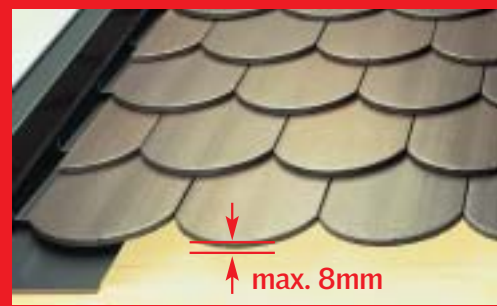

Flashing compatibility guide

VELUX®

EDL/EBL/EKL

- For roof pitches from 15-90°.
- Flashing for installing roof window into slate up to 8mm thick.
- Not for interlocking slate.

EDN

- For roof pitches from 35-90°.
- For recessed installation of one roof window into slate up to 8mm thick.
- Not for interlocking slate.
- Coupled version also available.

EDZ

- For roof pitches from 20-90°.
- Flashings for installing one roof window in flat or profiled roofing material.
- Minimum profile of 15mm and maximum profile of 45mm.

EDW/EBW/EKW

- For roof pitches from 15-90°.
- Flashings for installing roof window in flat or profiled roofing material up to 120mm in profile.
- Also for interlocking slate, thatch and profile sheeting.

EDP/EBP*/EKP*

- For roof pitches from 25-90°.
- For installing roof window in plain tiles (max length 340mm).
- Maximum thickness of 15 mm.

Anglia

Bold Roll

Monarch

Mendip

Ludlow Plus

Edgemere