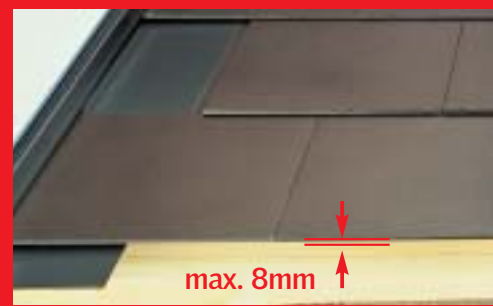

Flashing compatibility guide

VELUX®

EDL/EBL/EKL

- For roof pitches from 15-90°.
- Flashing for installing roof window into slate up to 8mm thick.
- Not for interlocking slate.

EDN

- For roof pitches from 35-90°.
- For recessed installation of one roof window into slate up to 8mm thick.
- Not for interlocking slate.
- Coupled version also available.

EDZ

- For roof pitches from 20-90°.
- Flashings for installing one roof window in flat or profiled roofing material.
- Minimum profile of 15mm and maximum profile of 45mm.

EDW/EBW/EKW

- For roof pitches from 15-90°.
- Flashings for installing roof window in flat or profiled roofing material up to 120mm in profile.
- Also for interlocking slate, thatch and profile sheeting.

EDP/EBP*/EKP*

- For roof pitches from 25-90°.
- For installing roof window in plain tiles (max length 340mm).
- Maximum thickness of 15 mm.

Anglia

Bold Roll

Monarch

Mendip

Ludlow Plus

Edgemere